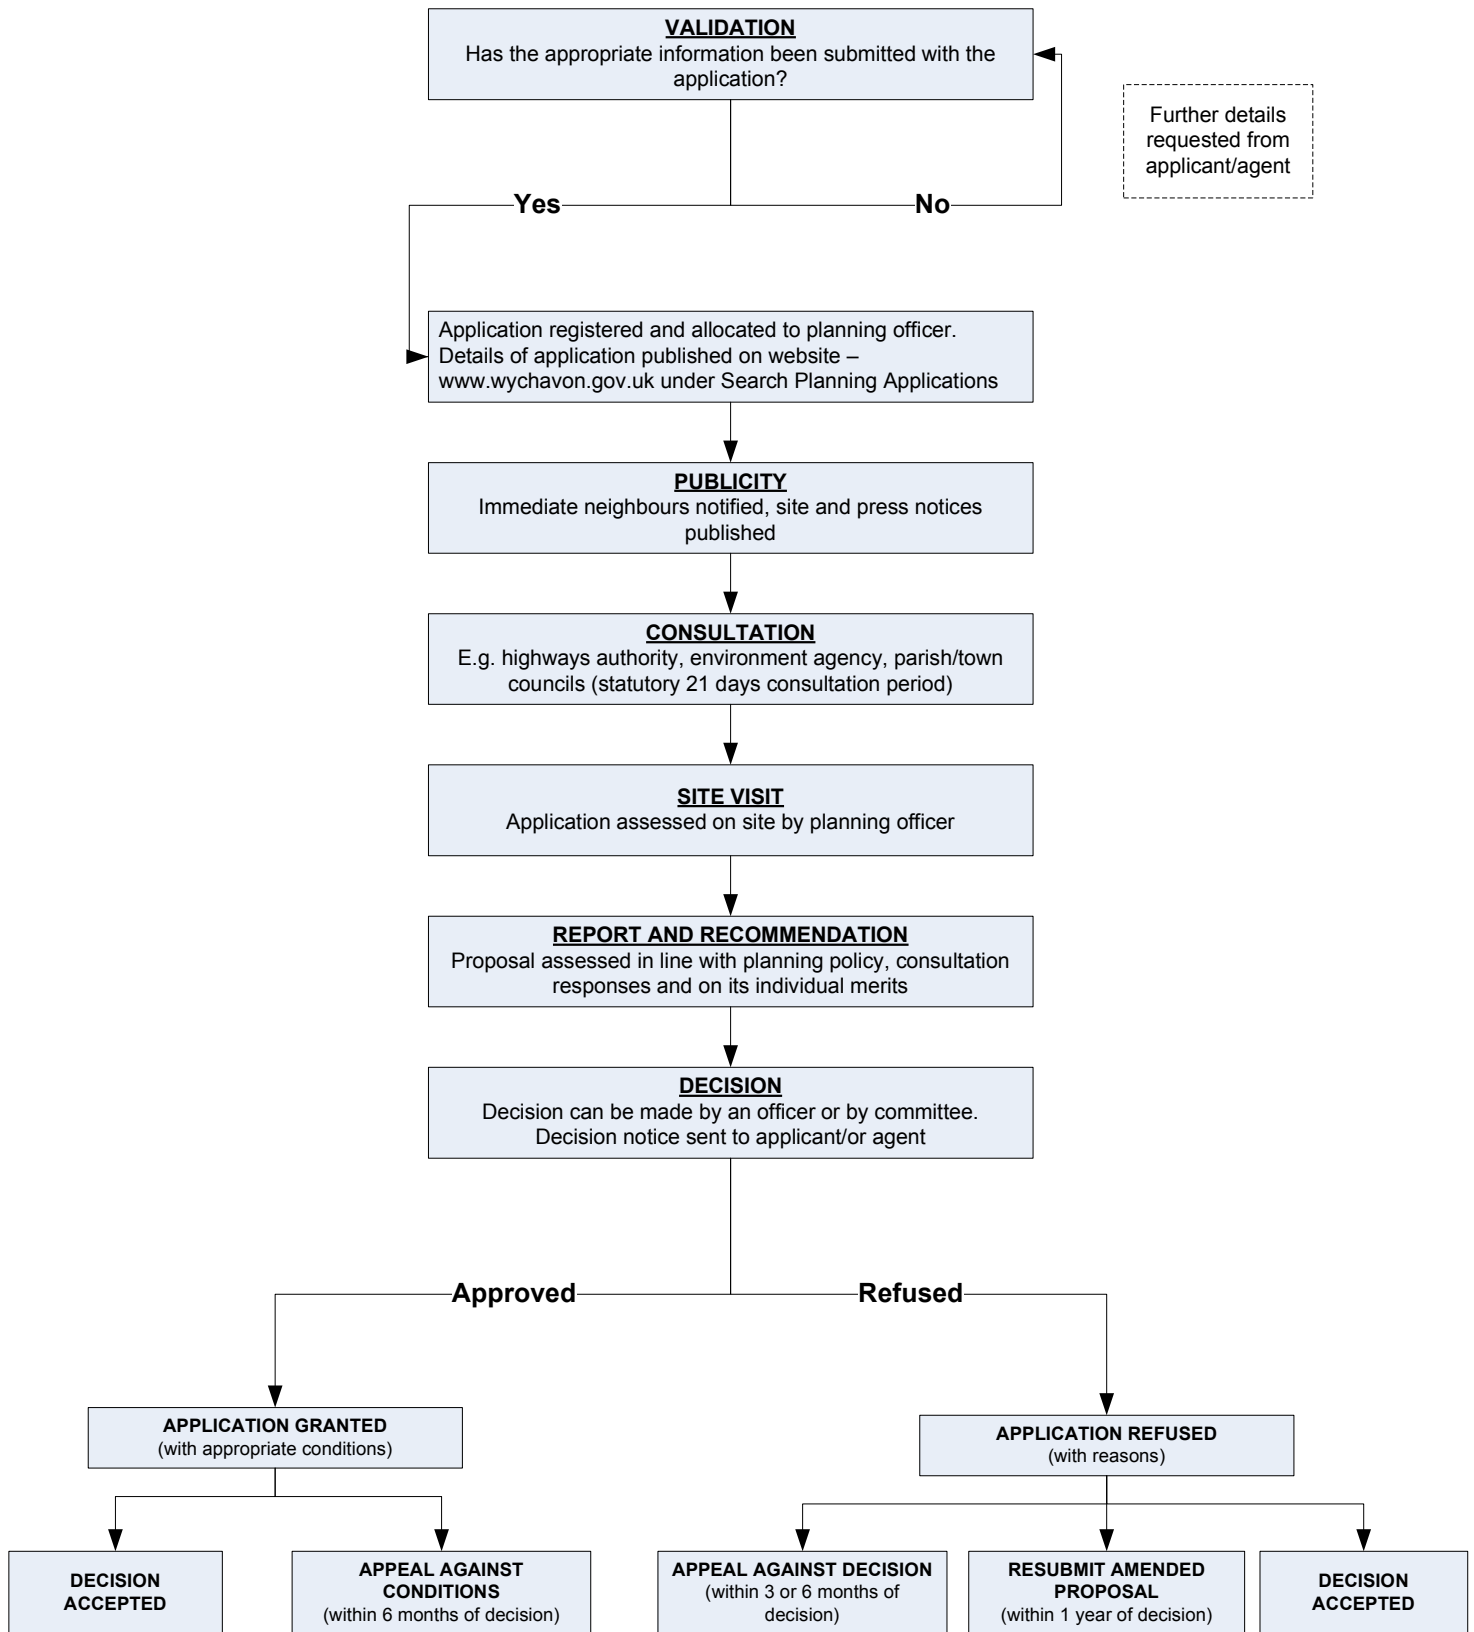

PLANNING APPLICATION PROCESS

13 week determination period for major applications. All other applications 8 week determination period